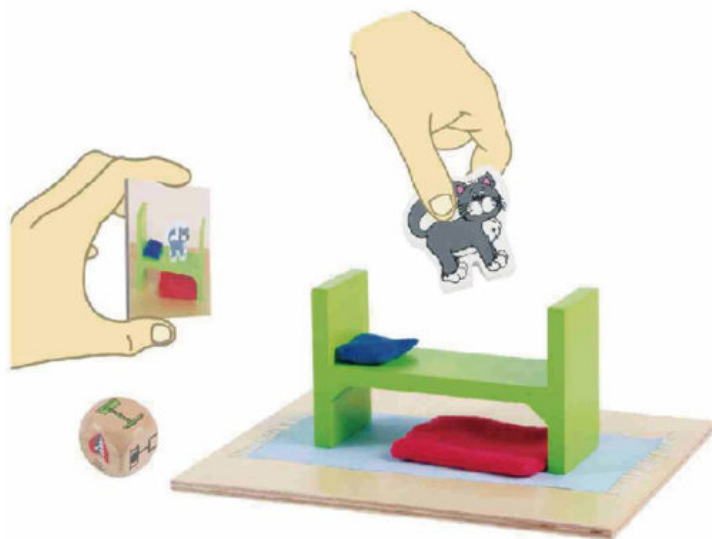

Find Monty

Price: €34.99 inc. 19% VAT

SKU: 100747

Product Categories: [CONCEPTS](#), [COGNITIVE SKILLS](#)

Product Page: <https://theraplaycy.com/product/find-monty/>

Product Description

For cat-finders with a good memory who always wants to know where the cat is hiding!

In the game box you will find a green bed, a red blanket, small blue pillows, a game board/carpet and the cheeky cat, Monty

The cards show where Monty is hiding: on the bed, under the bed, next to the pillow.

In turn, each player must re-construct the scene with the pieces to score a point. The scene must then be accurately described. If done correctly, a point is scored. The player with the most points once the deck is exhausted is the winner.

Find Monty helps develop spatial perception and nurtures language development and communication. Also a great tool for the development of memory.

Learning skills:

- spatial perception
- nurtures language development and communication
- memory

Warning: CHOKING HAZARD-Small parts. Not for children under 3 years.

Product Attributes

- Age: 3+

DETAILS